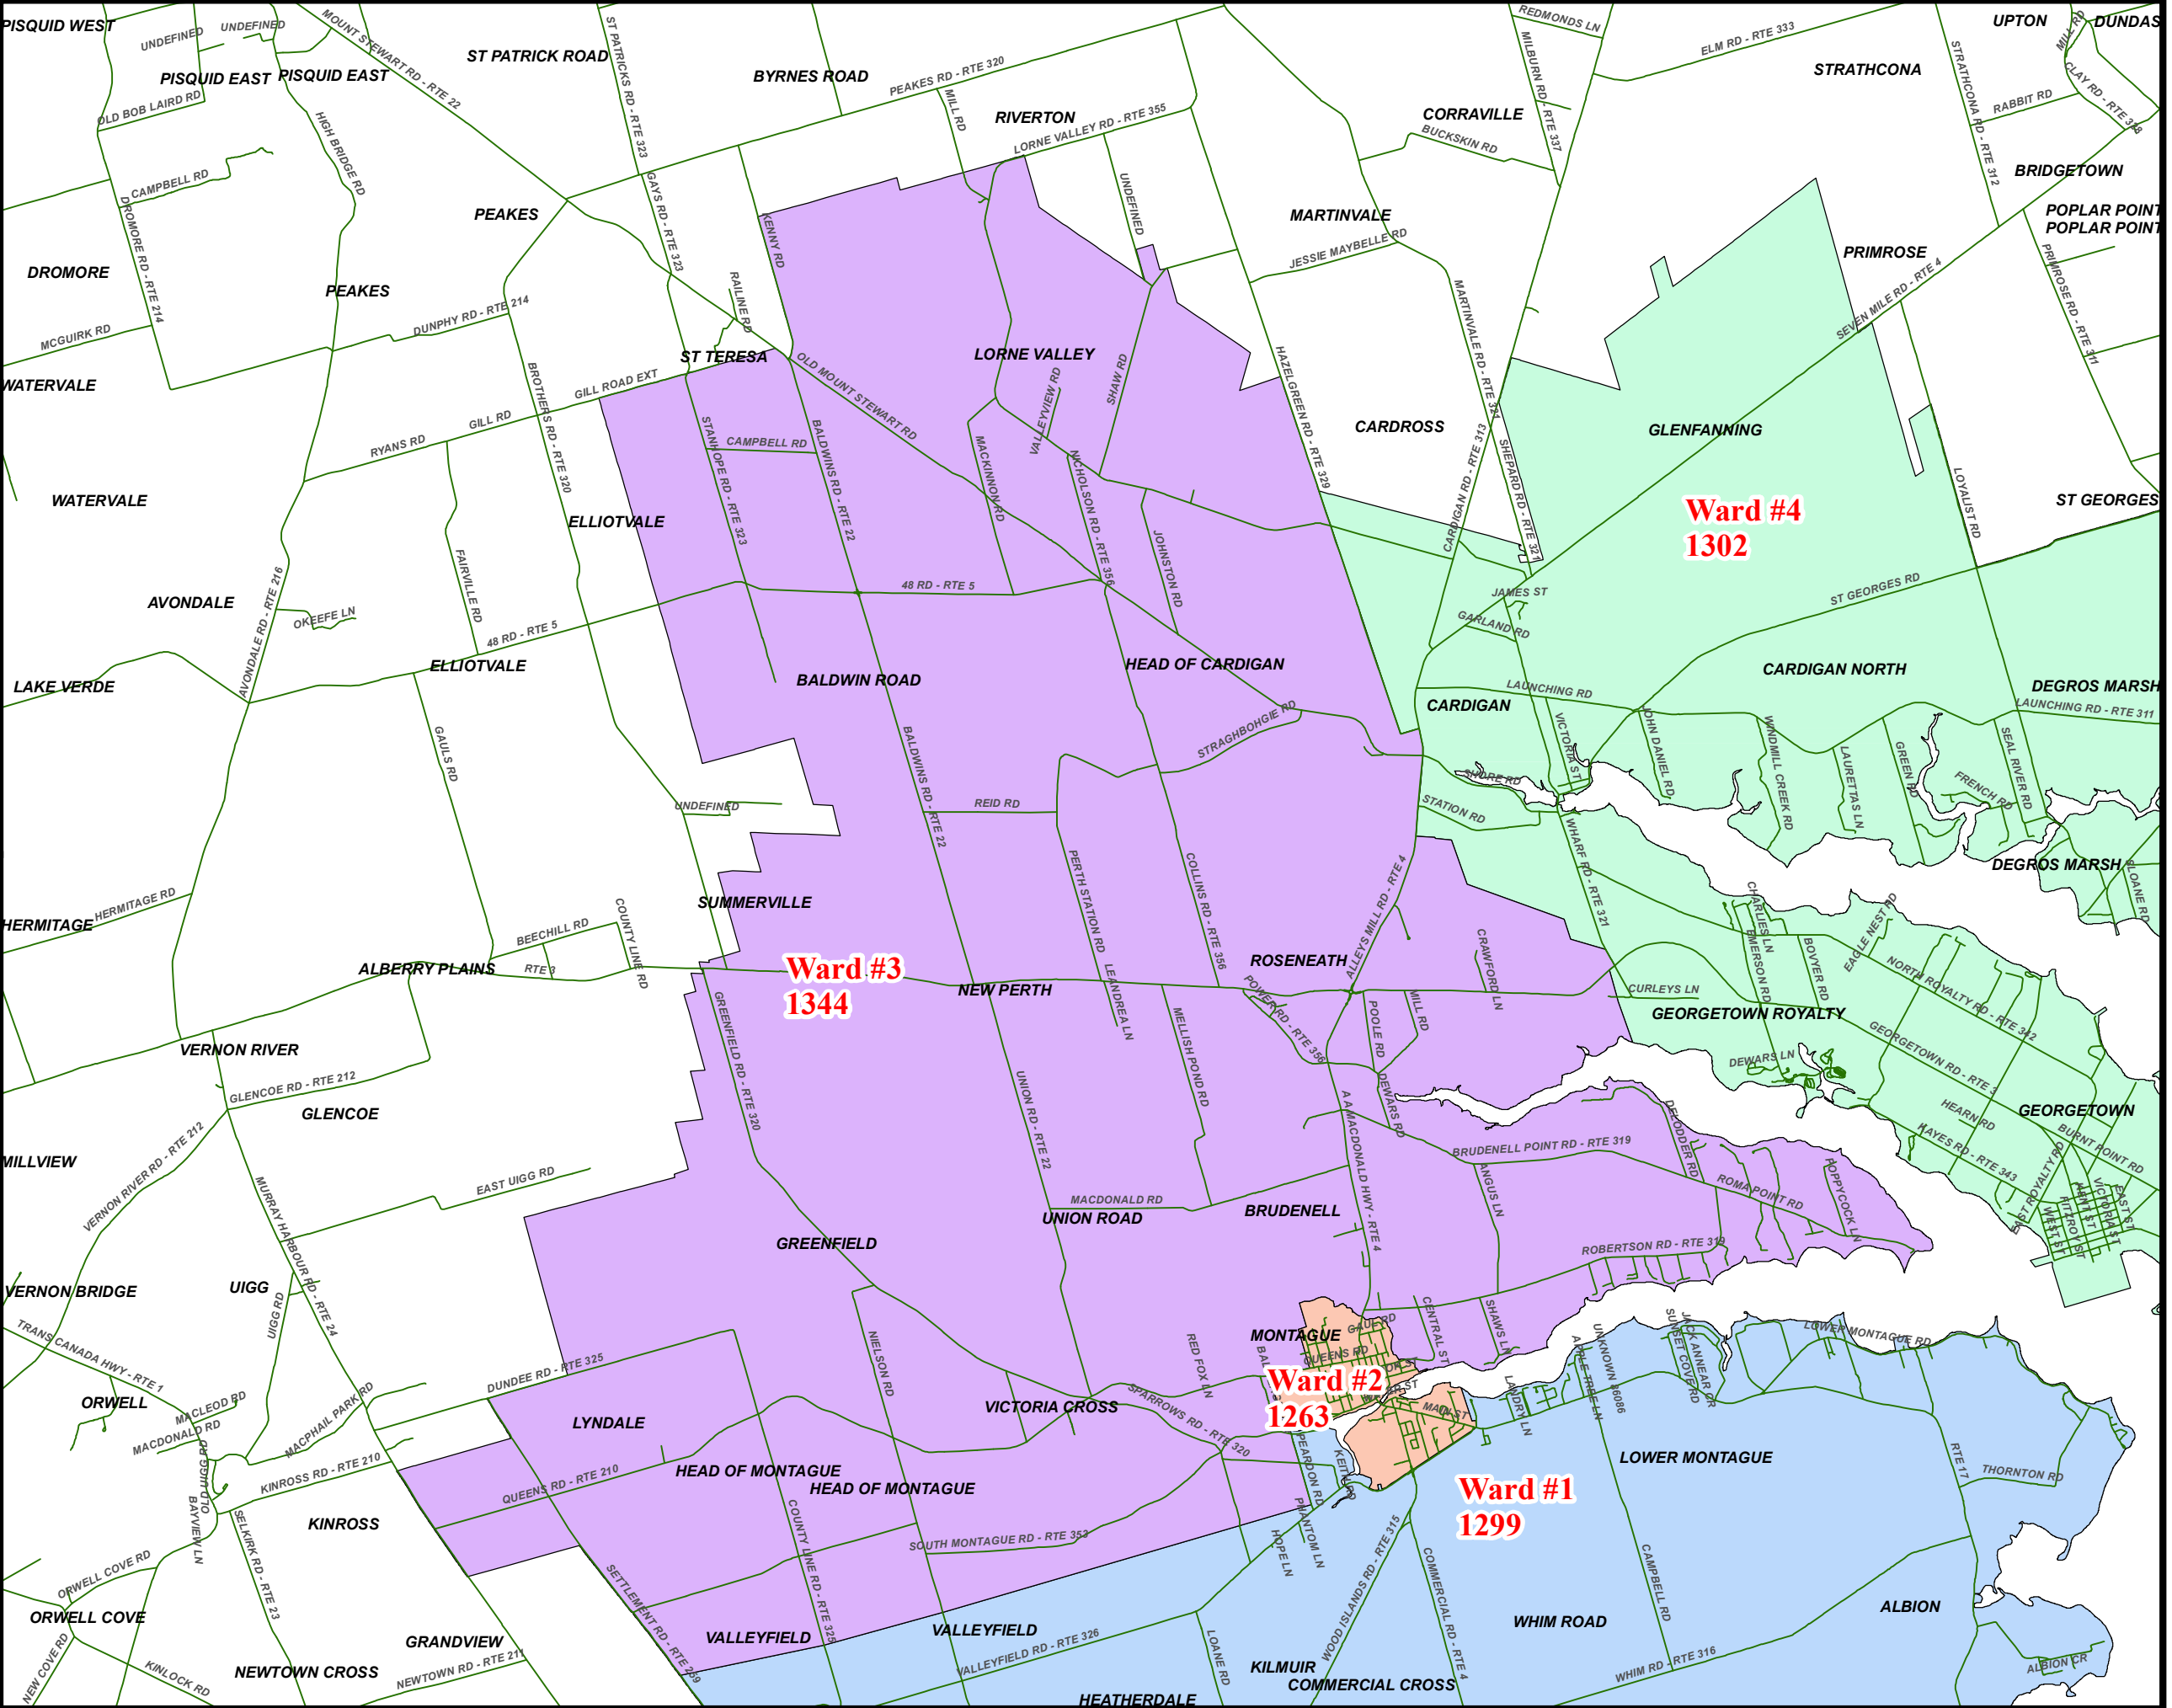

Three Rivers Ward Boundaries

Legend

Note:
The maps are designed as a general index of the electoral district divisions and are not intended to be used for measurements or for legal purposes.

176 Great George Street, Suite 160
Charlottetown, PE C1A 4K9
1-888-234-8683