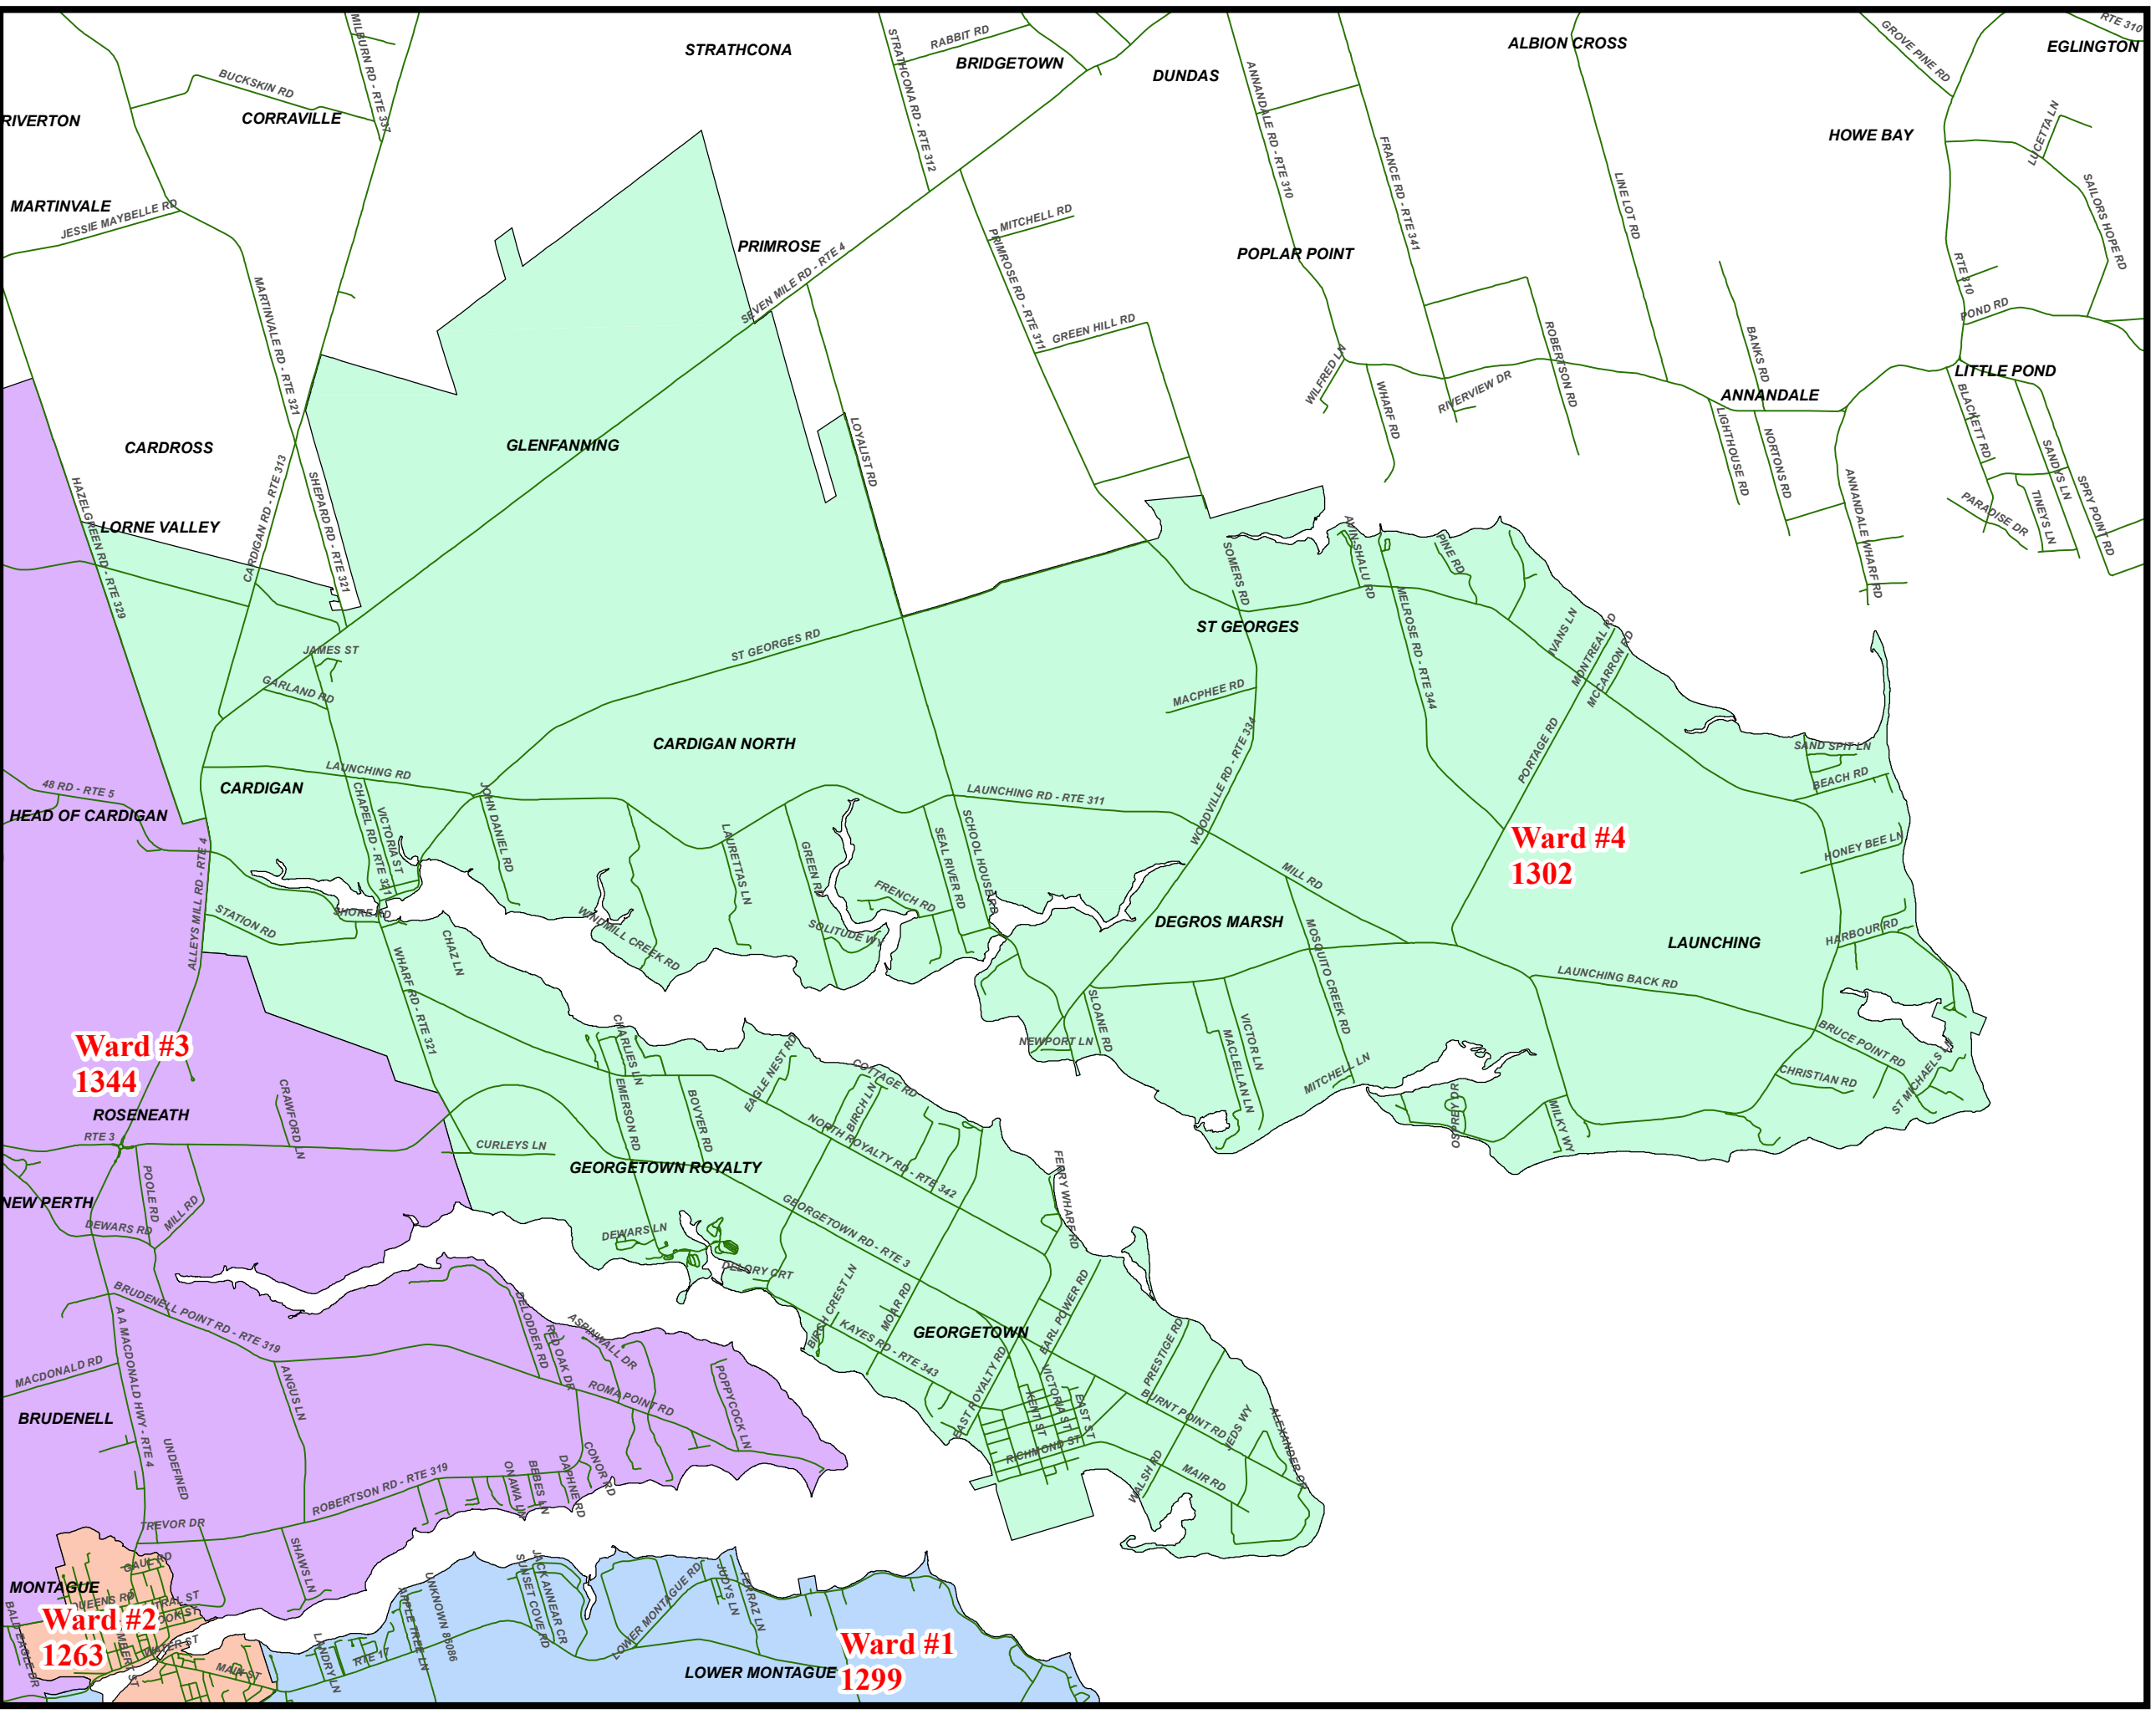

Three Rivers Ward Boundaries

Legend

Note:
The maps are designed as a general index of the electoral district divisions and are not intended to be used for measurements or for legal purposes.

176 Great George Street, Suite 160
Charlottetown, PE C1A 4K9
1-888-234-8683