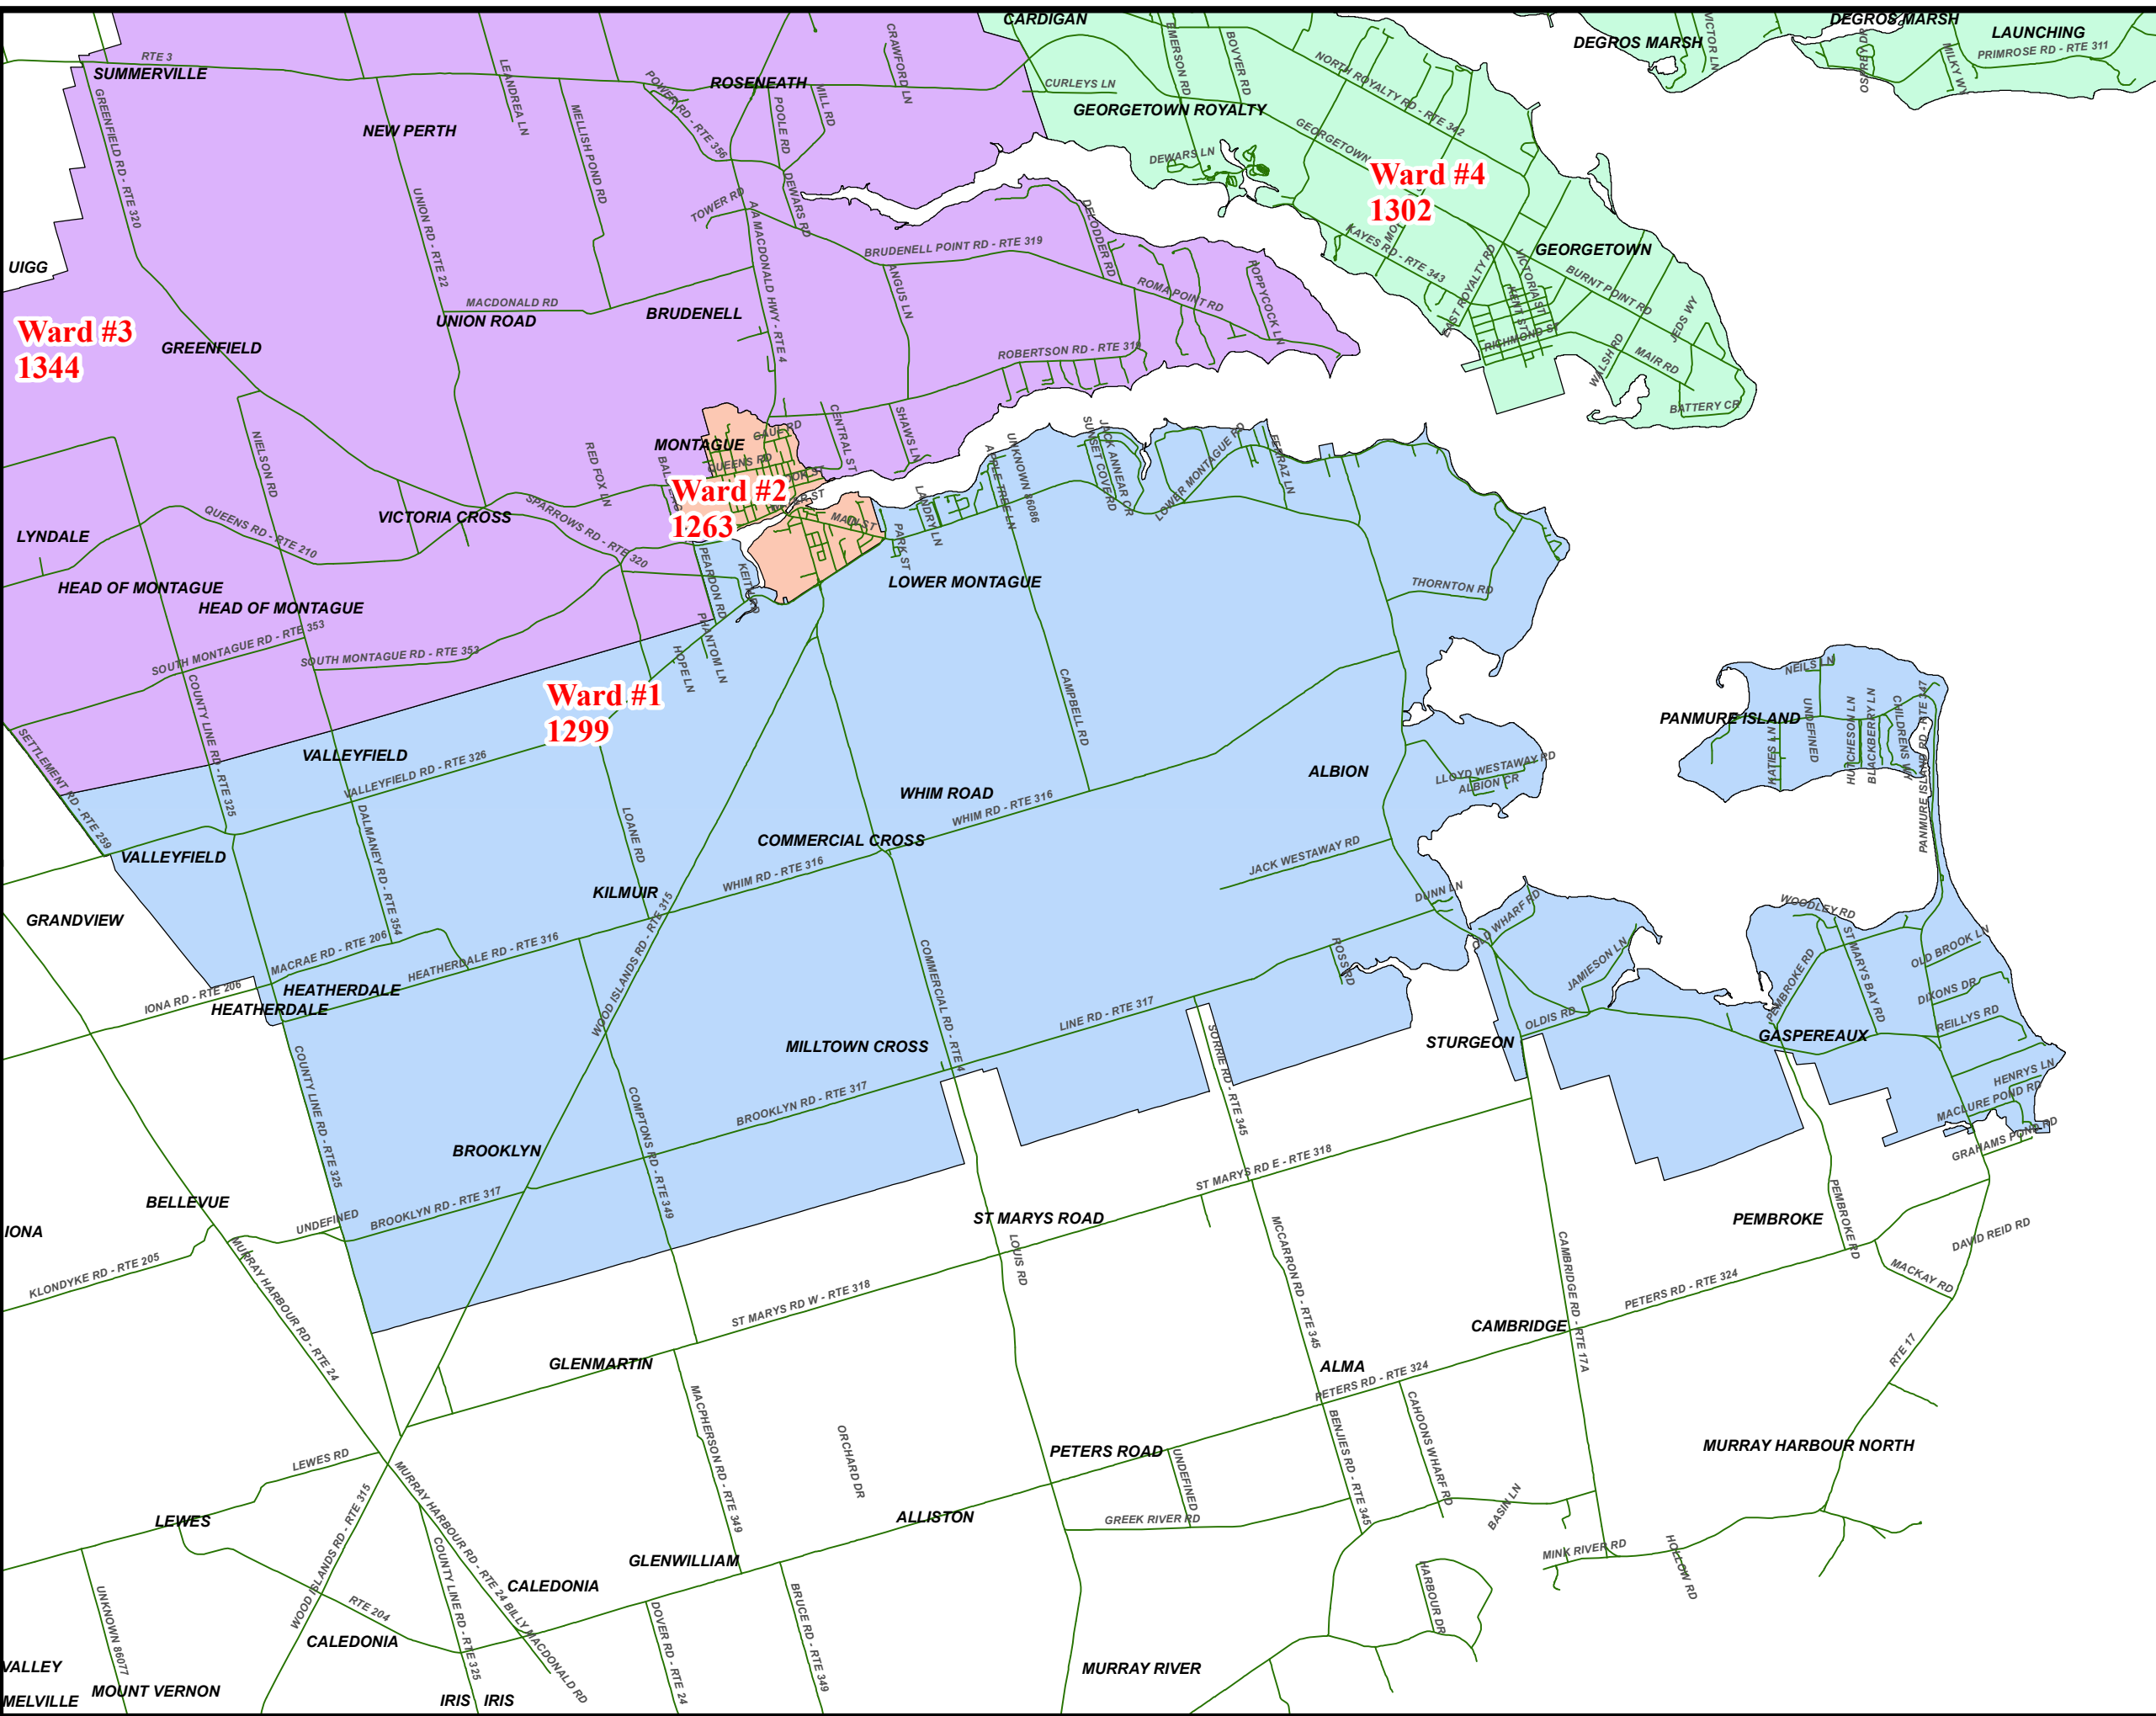

Three Rivers Ward Boundaries

Legend

Note:
The maps are designed as a general index of the electoral district divisions and are not intended to be used for measurements or for legal purposes.

176 Great George Street, Suite 160
Charlottetown, PE C1A 4K9
1-888-234-8683