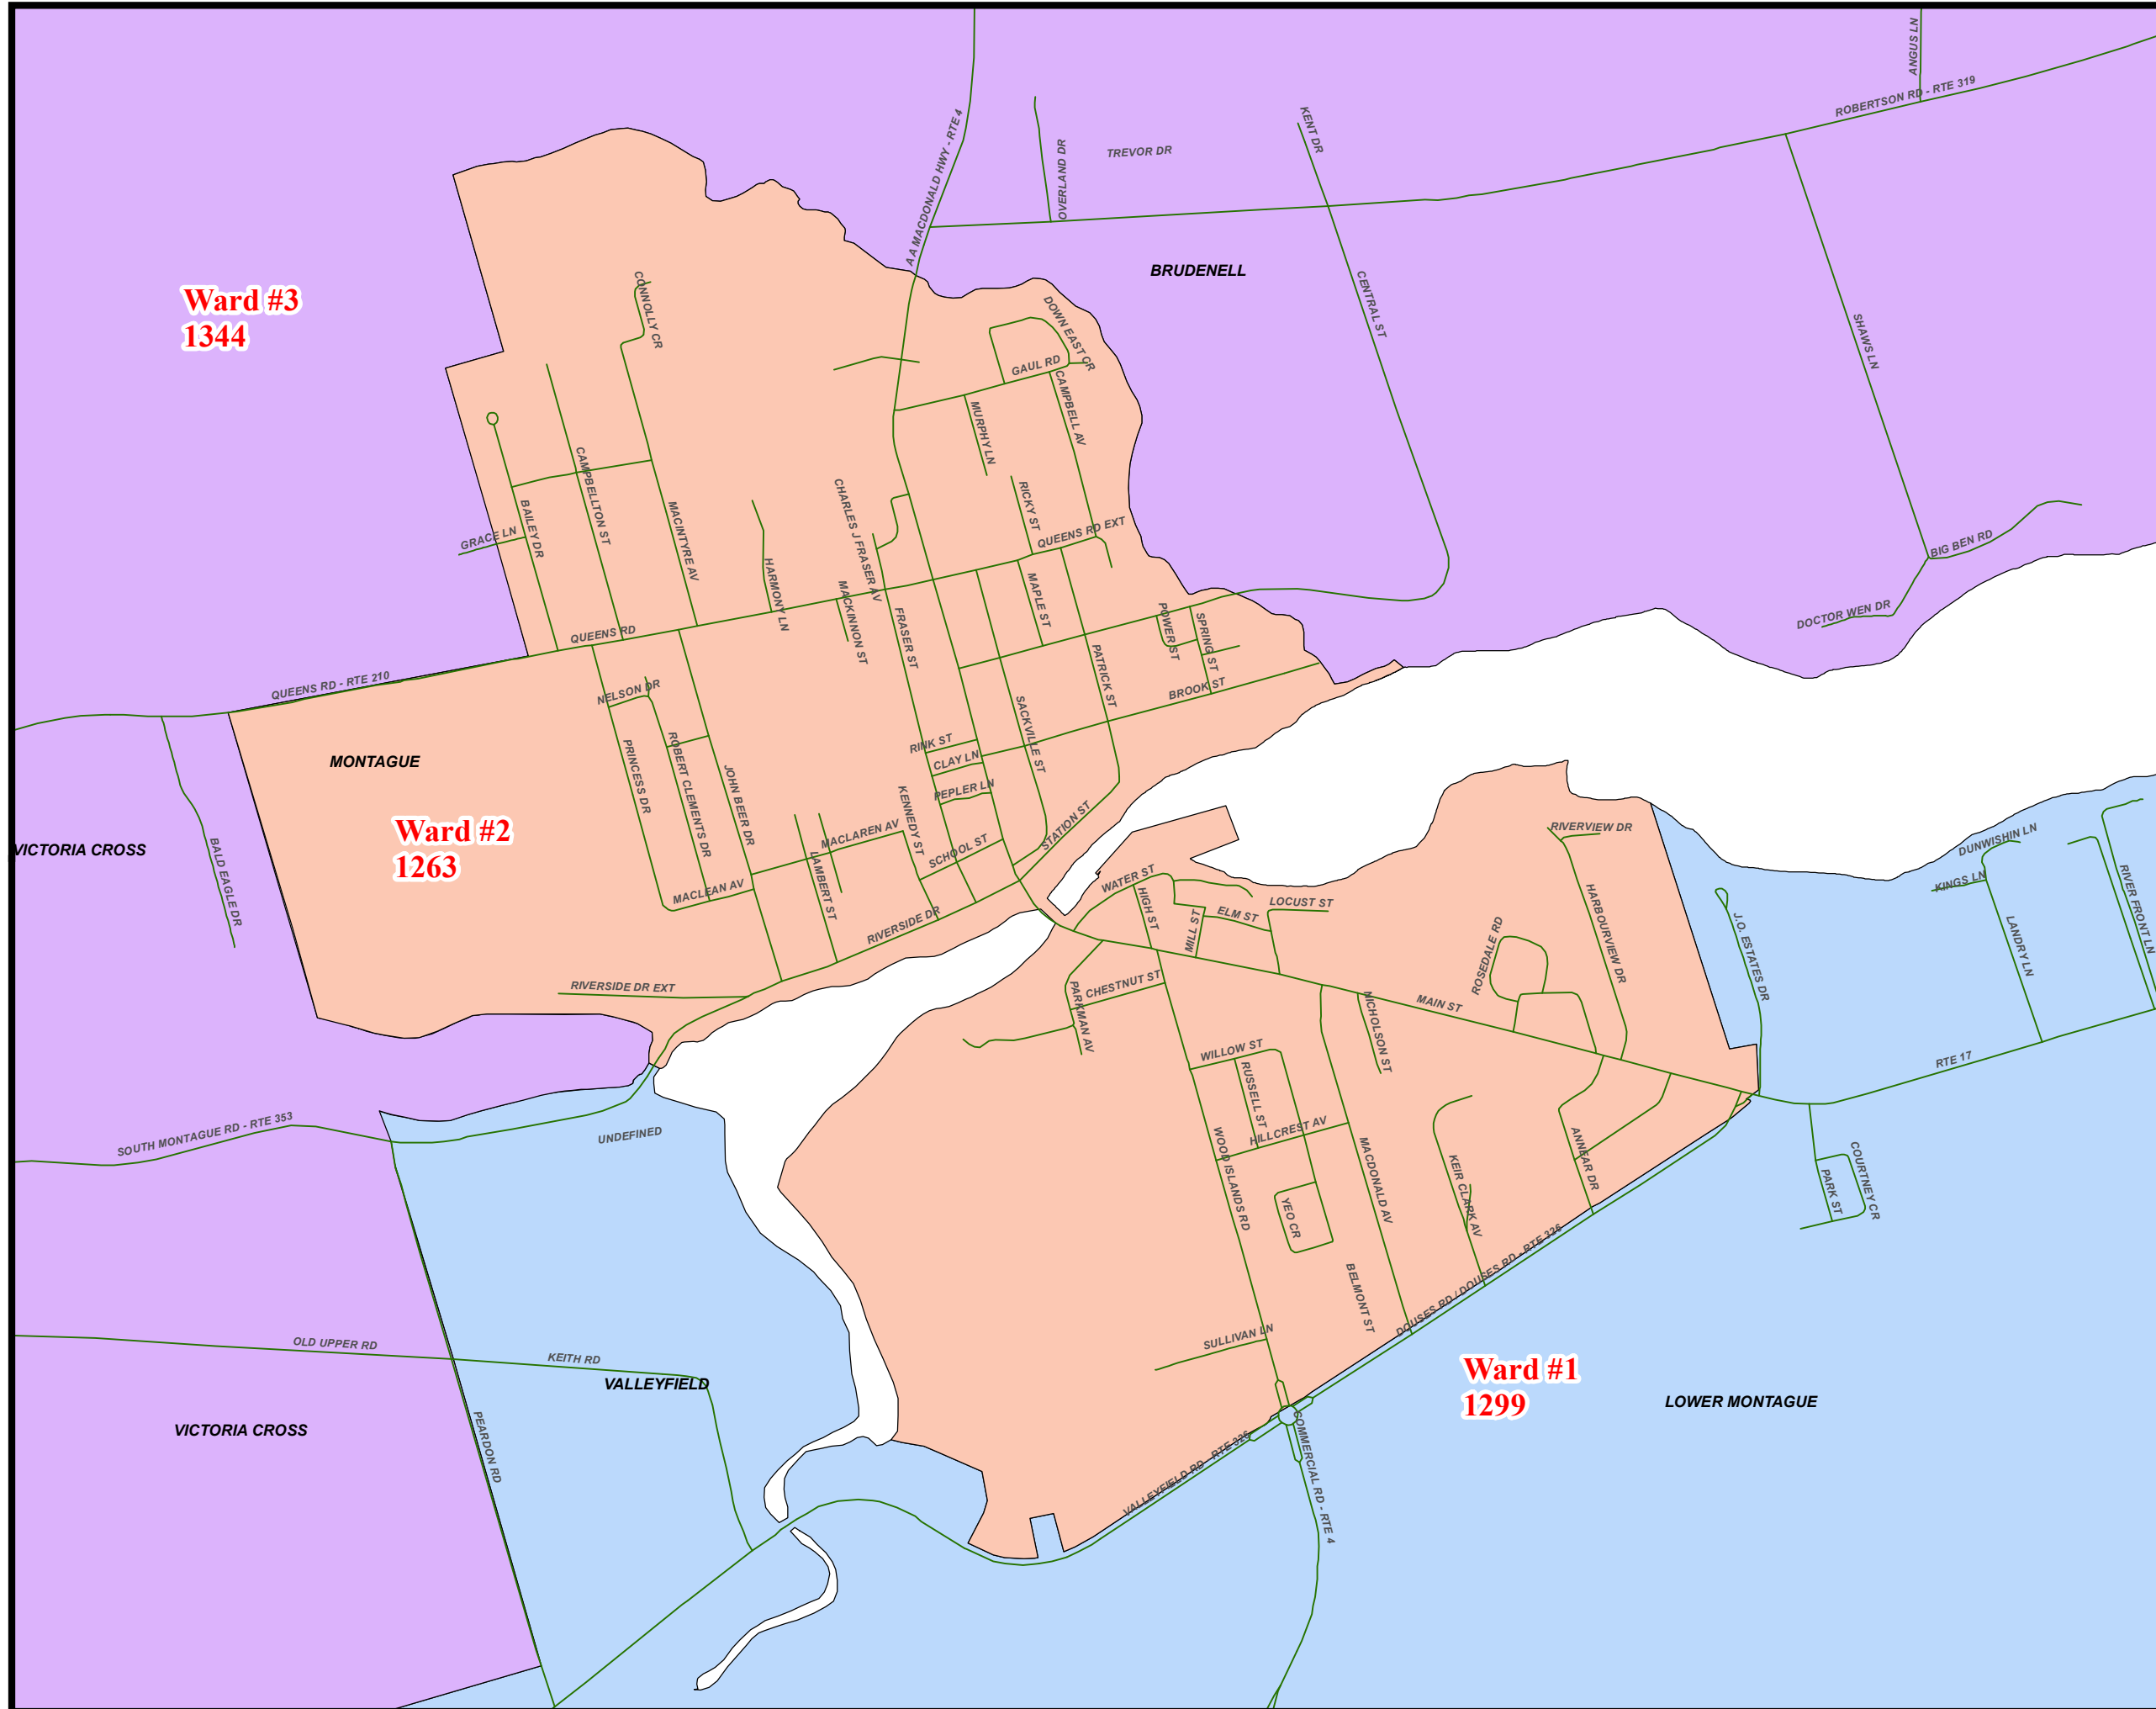

Three Rivers Ward Boundaries

Legend

Note:
The maps are designed as a general index of the electoral district divisions and are not intended to be used for measurements or for legal purposes.

176 Great George Street, Suite 160
Charlottetown, PE C1A 4K9
1-888-234-8683