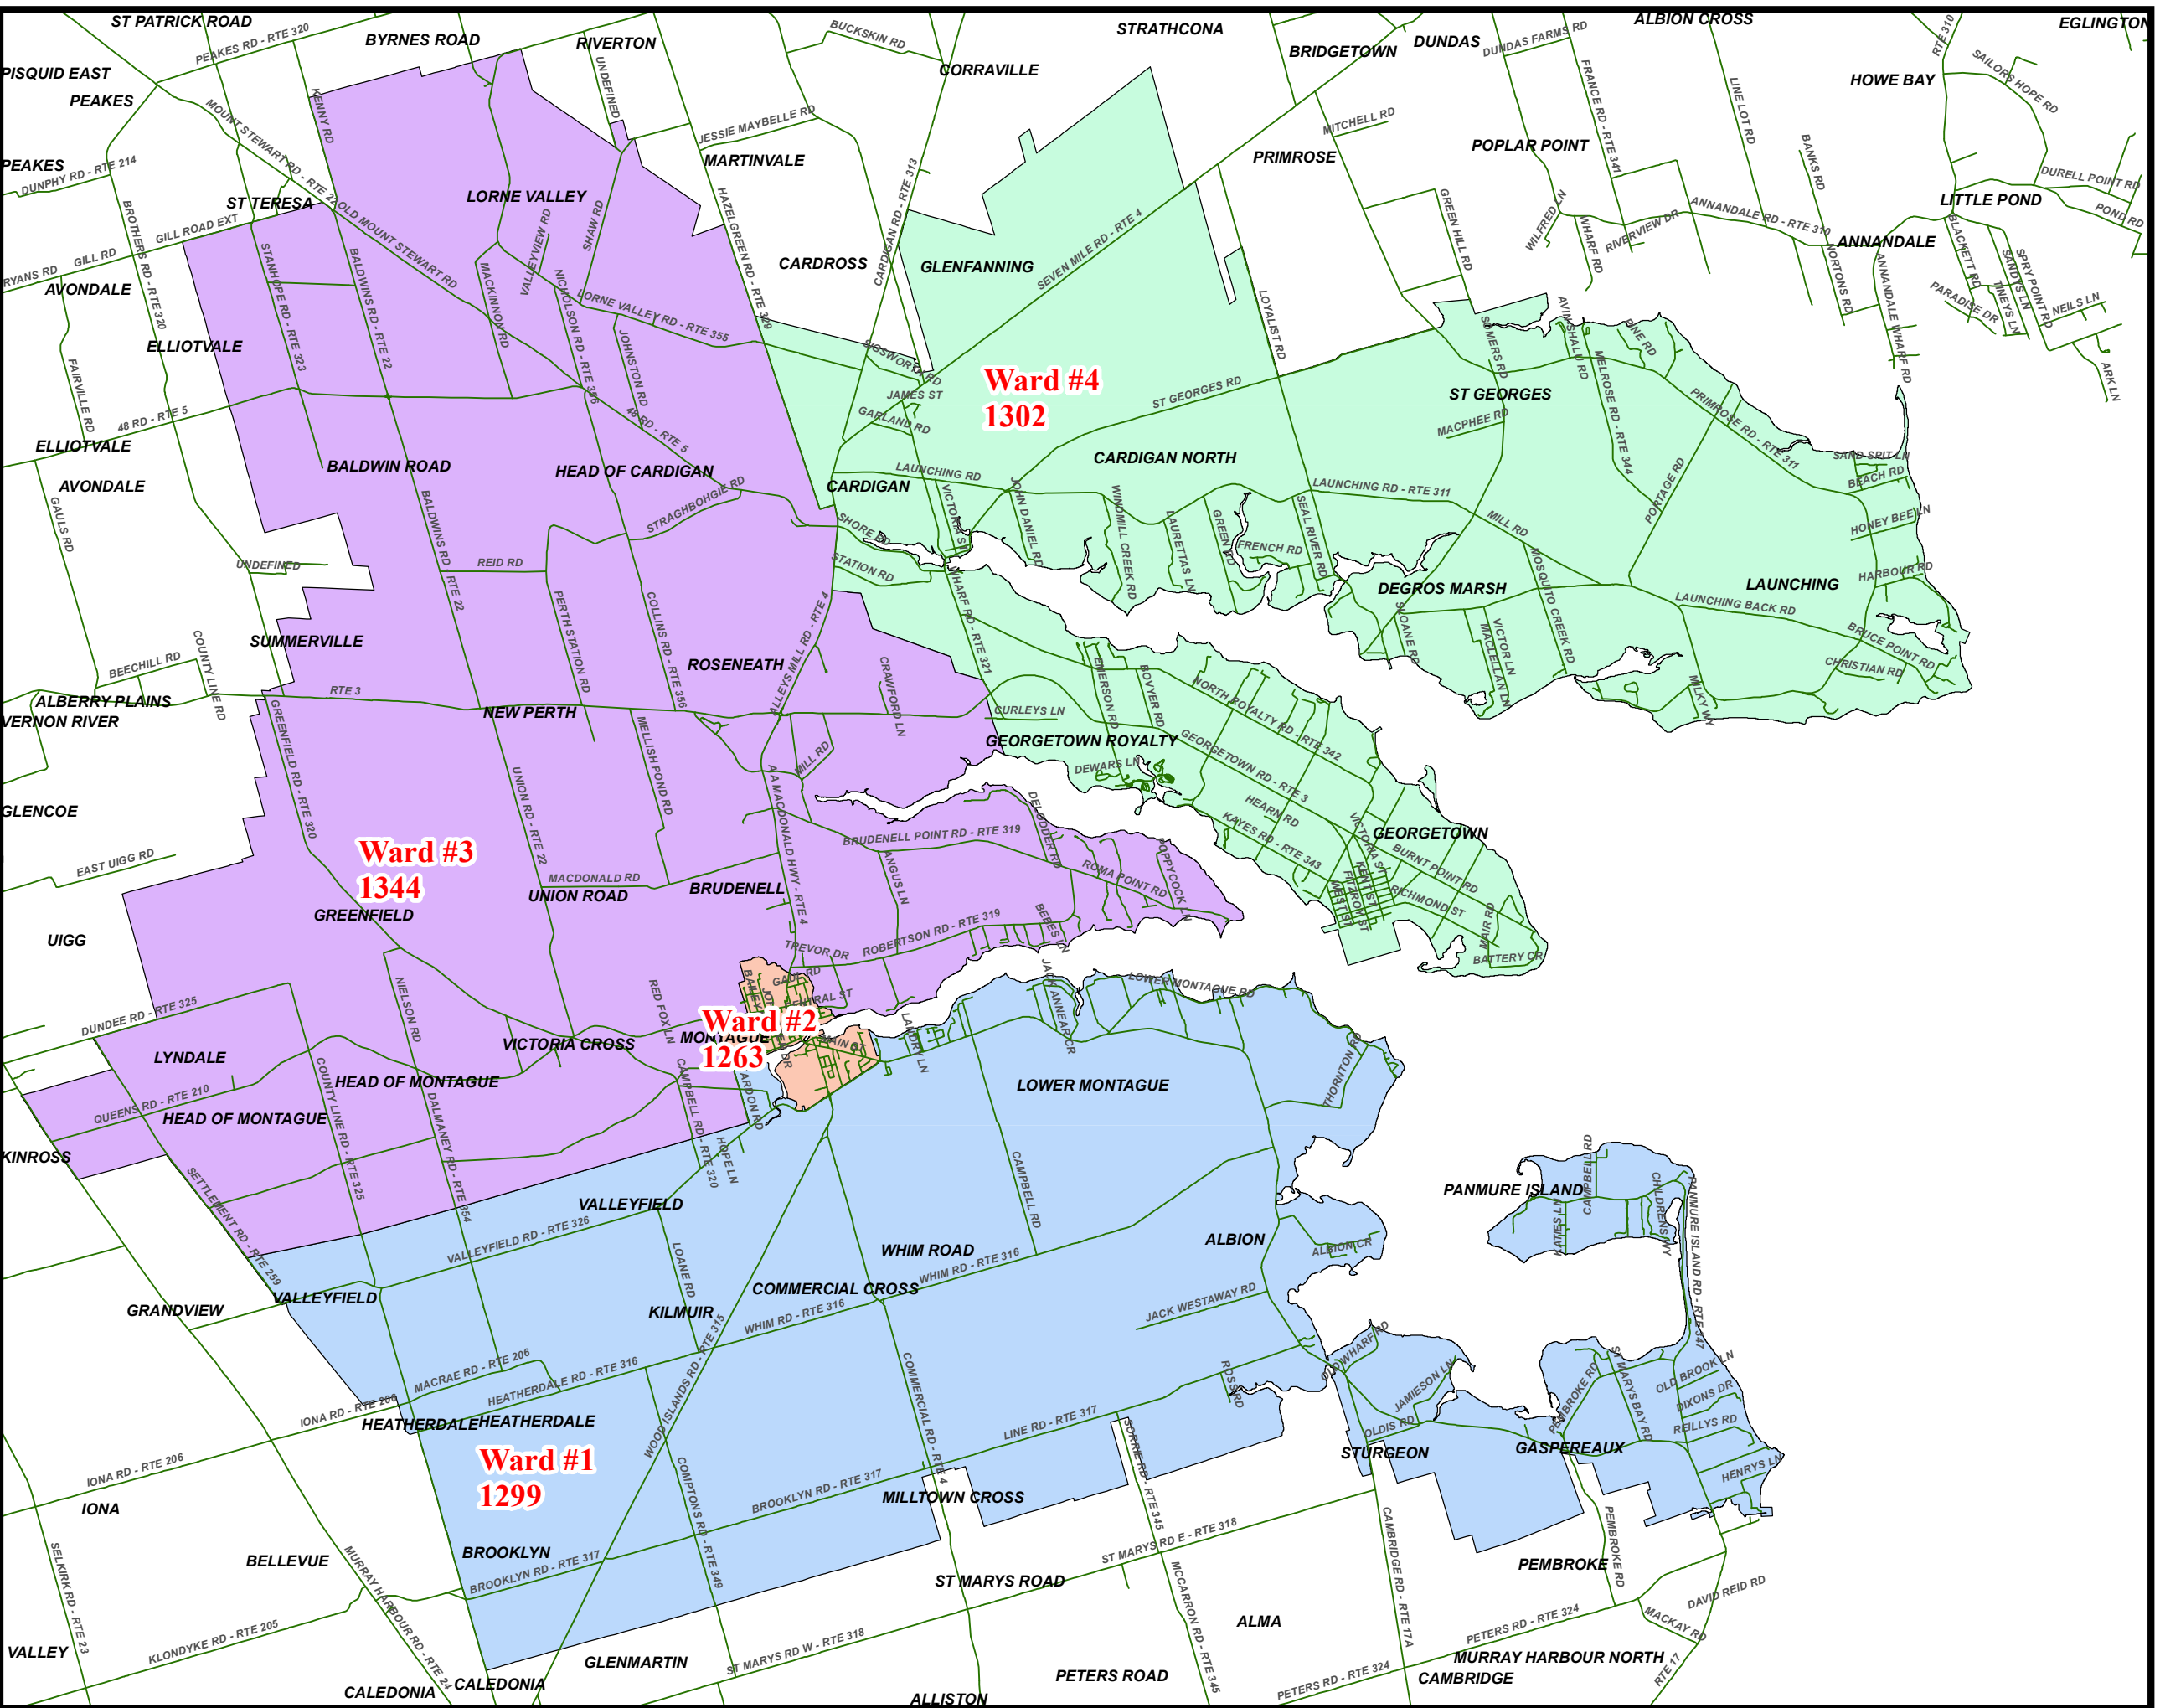

# Three Rivers Ward Boundaries

## Legend

Note:  
The maps are designed as a general index of the electoral district divisions and are not intended to be used for measurements or for legal purposes.

176 Great George Street, Suite 160  
Charlottetown, PE C1A 4K9  
1-888-234-8683