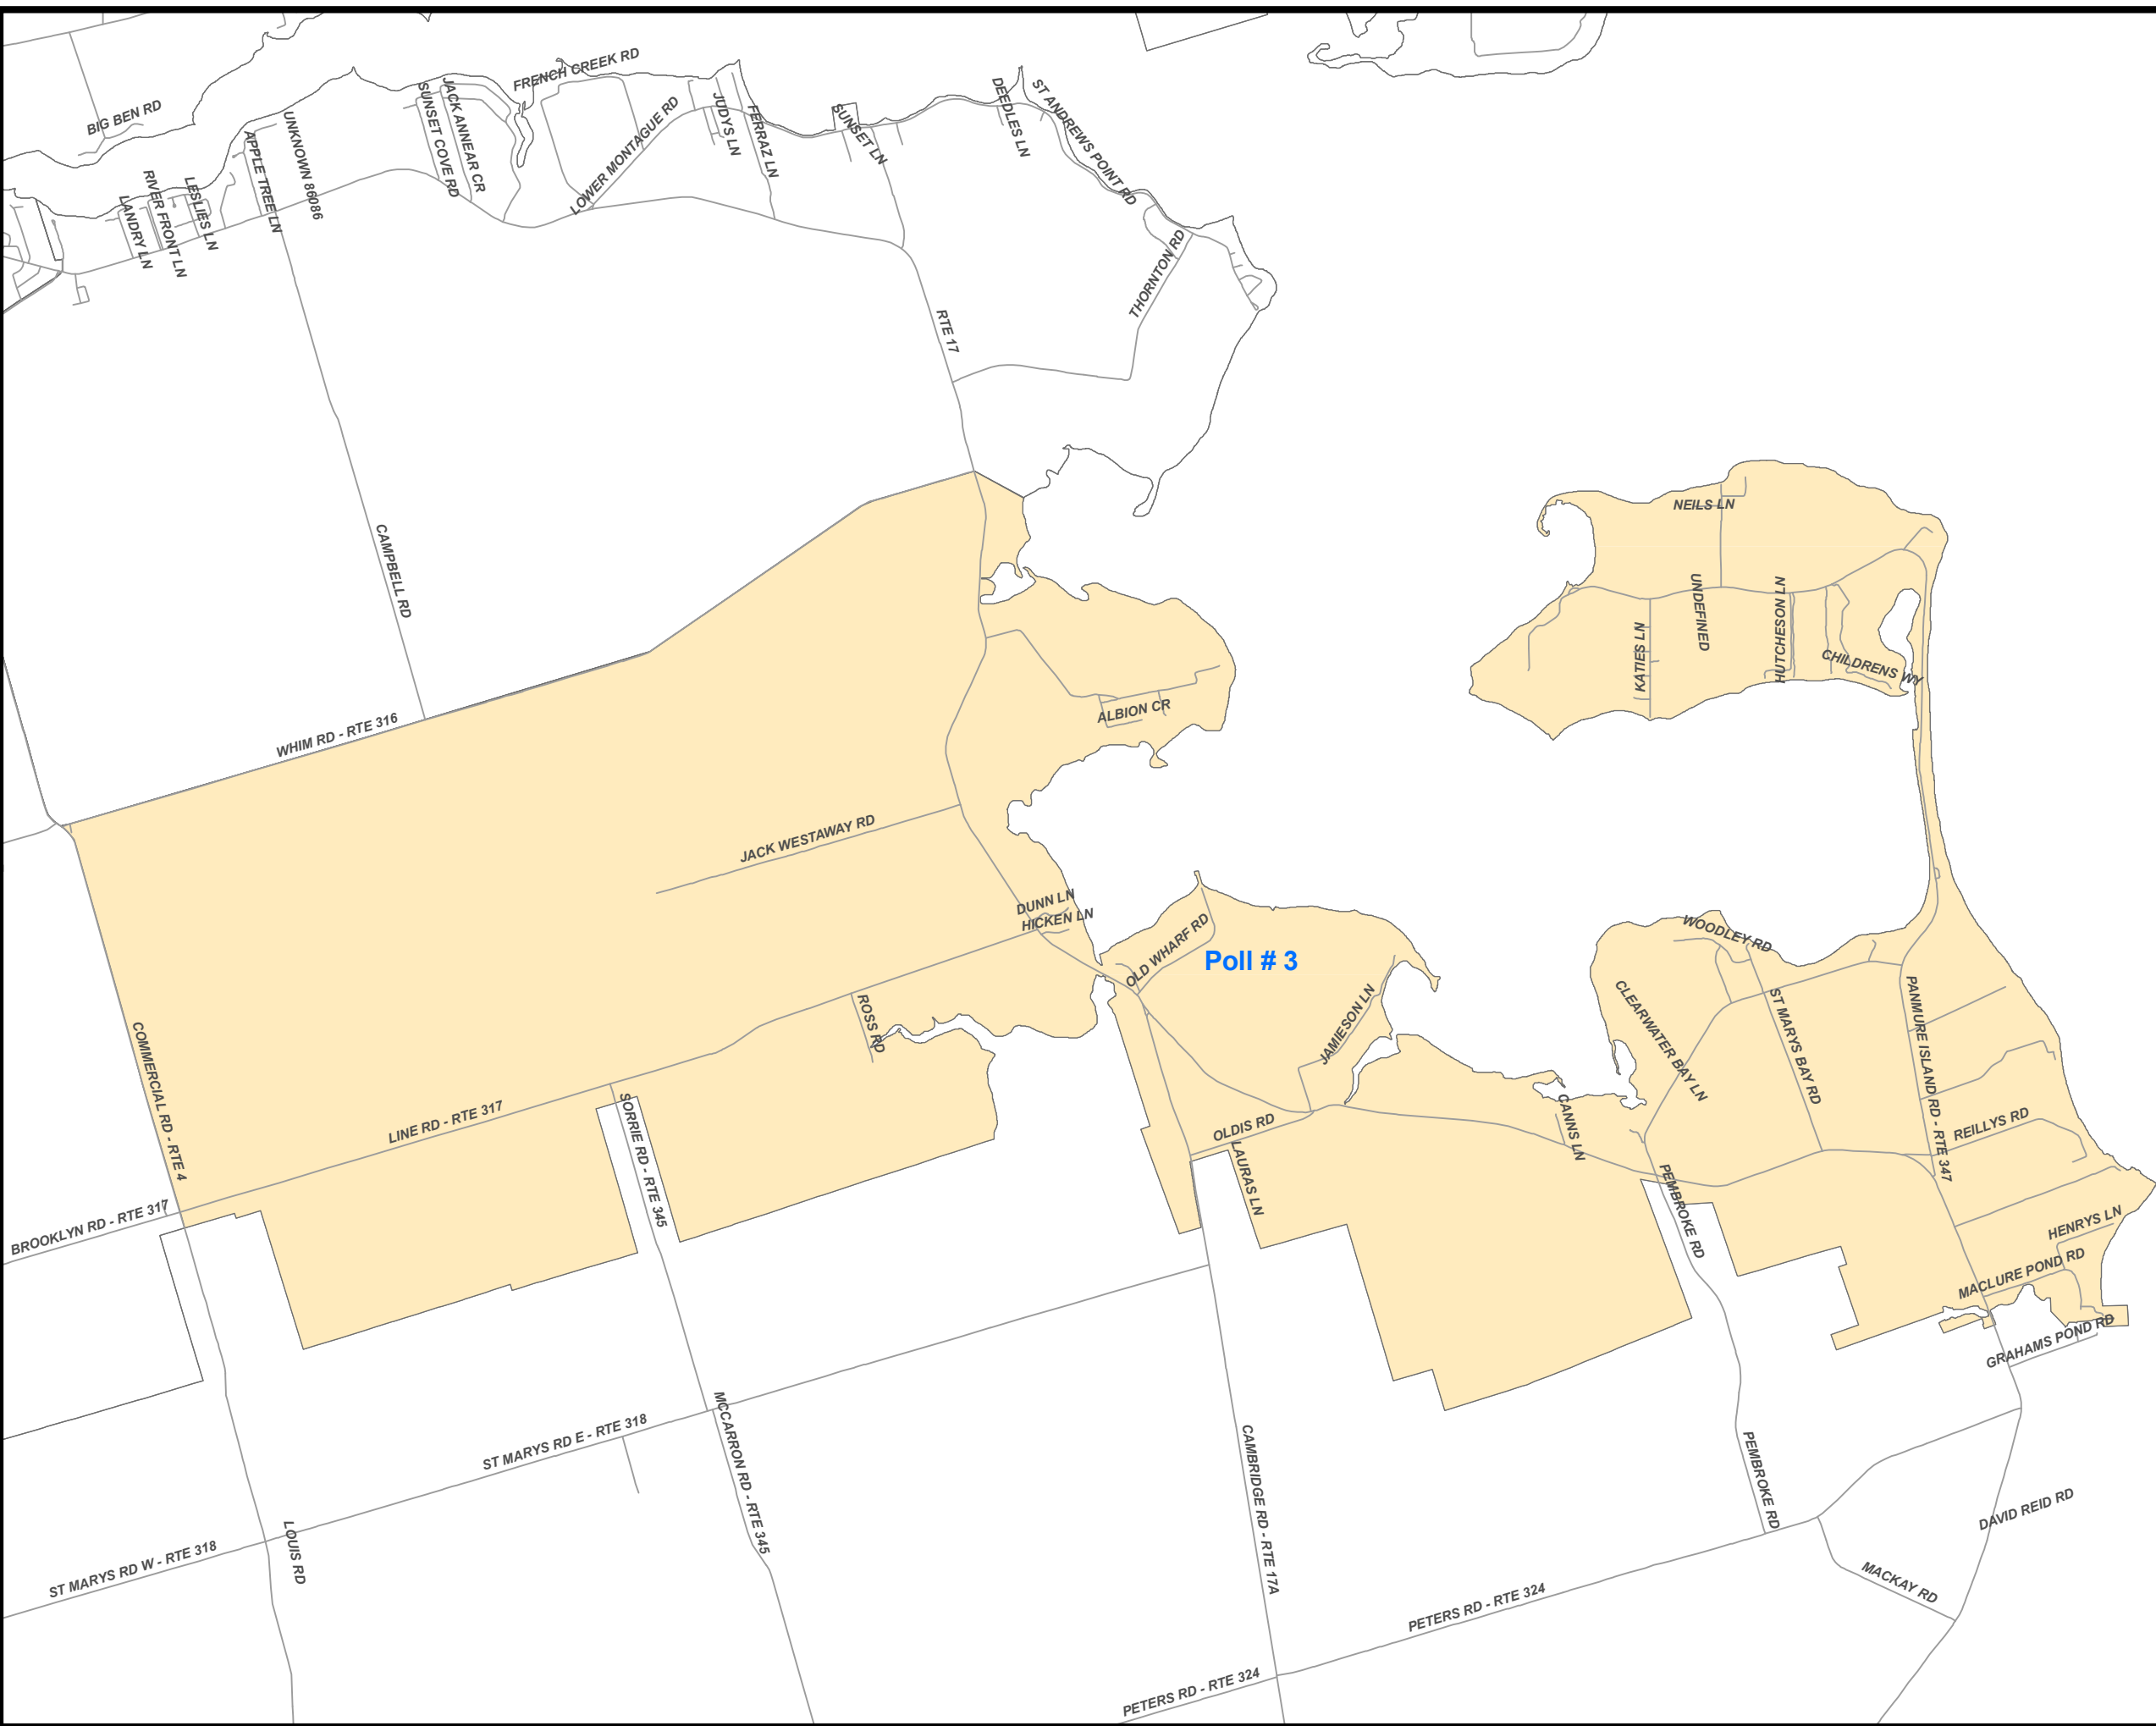

Three Rivers
Municipal Ward # 1
Gaspereaux

Polling Division

No. 3
Albion

Note:
The maps are designed as a general index of the electoral district divisions and are not intended to be used for measurements or for legal purposes.

176 Great George Street, Suite 160
Charlottetown, PE C1A 4K9
1-888-234-8683