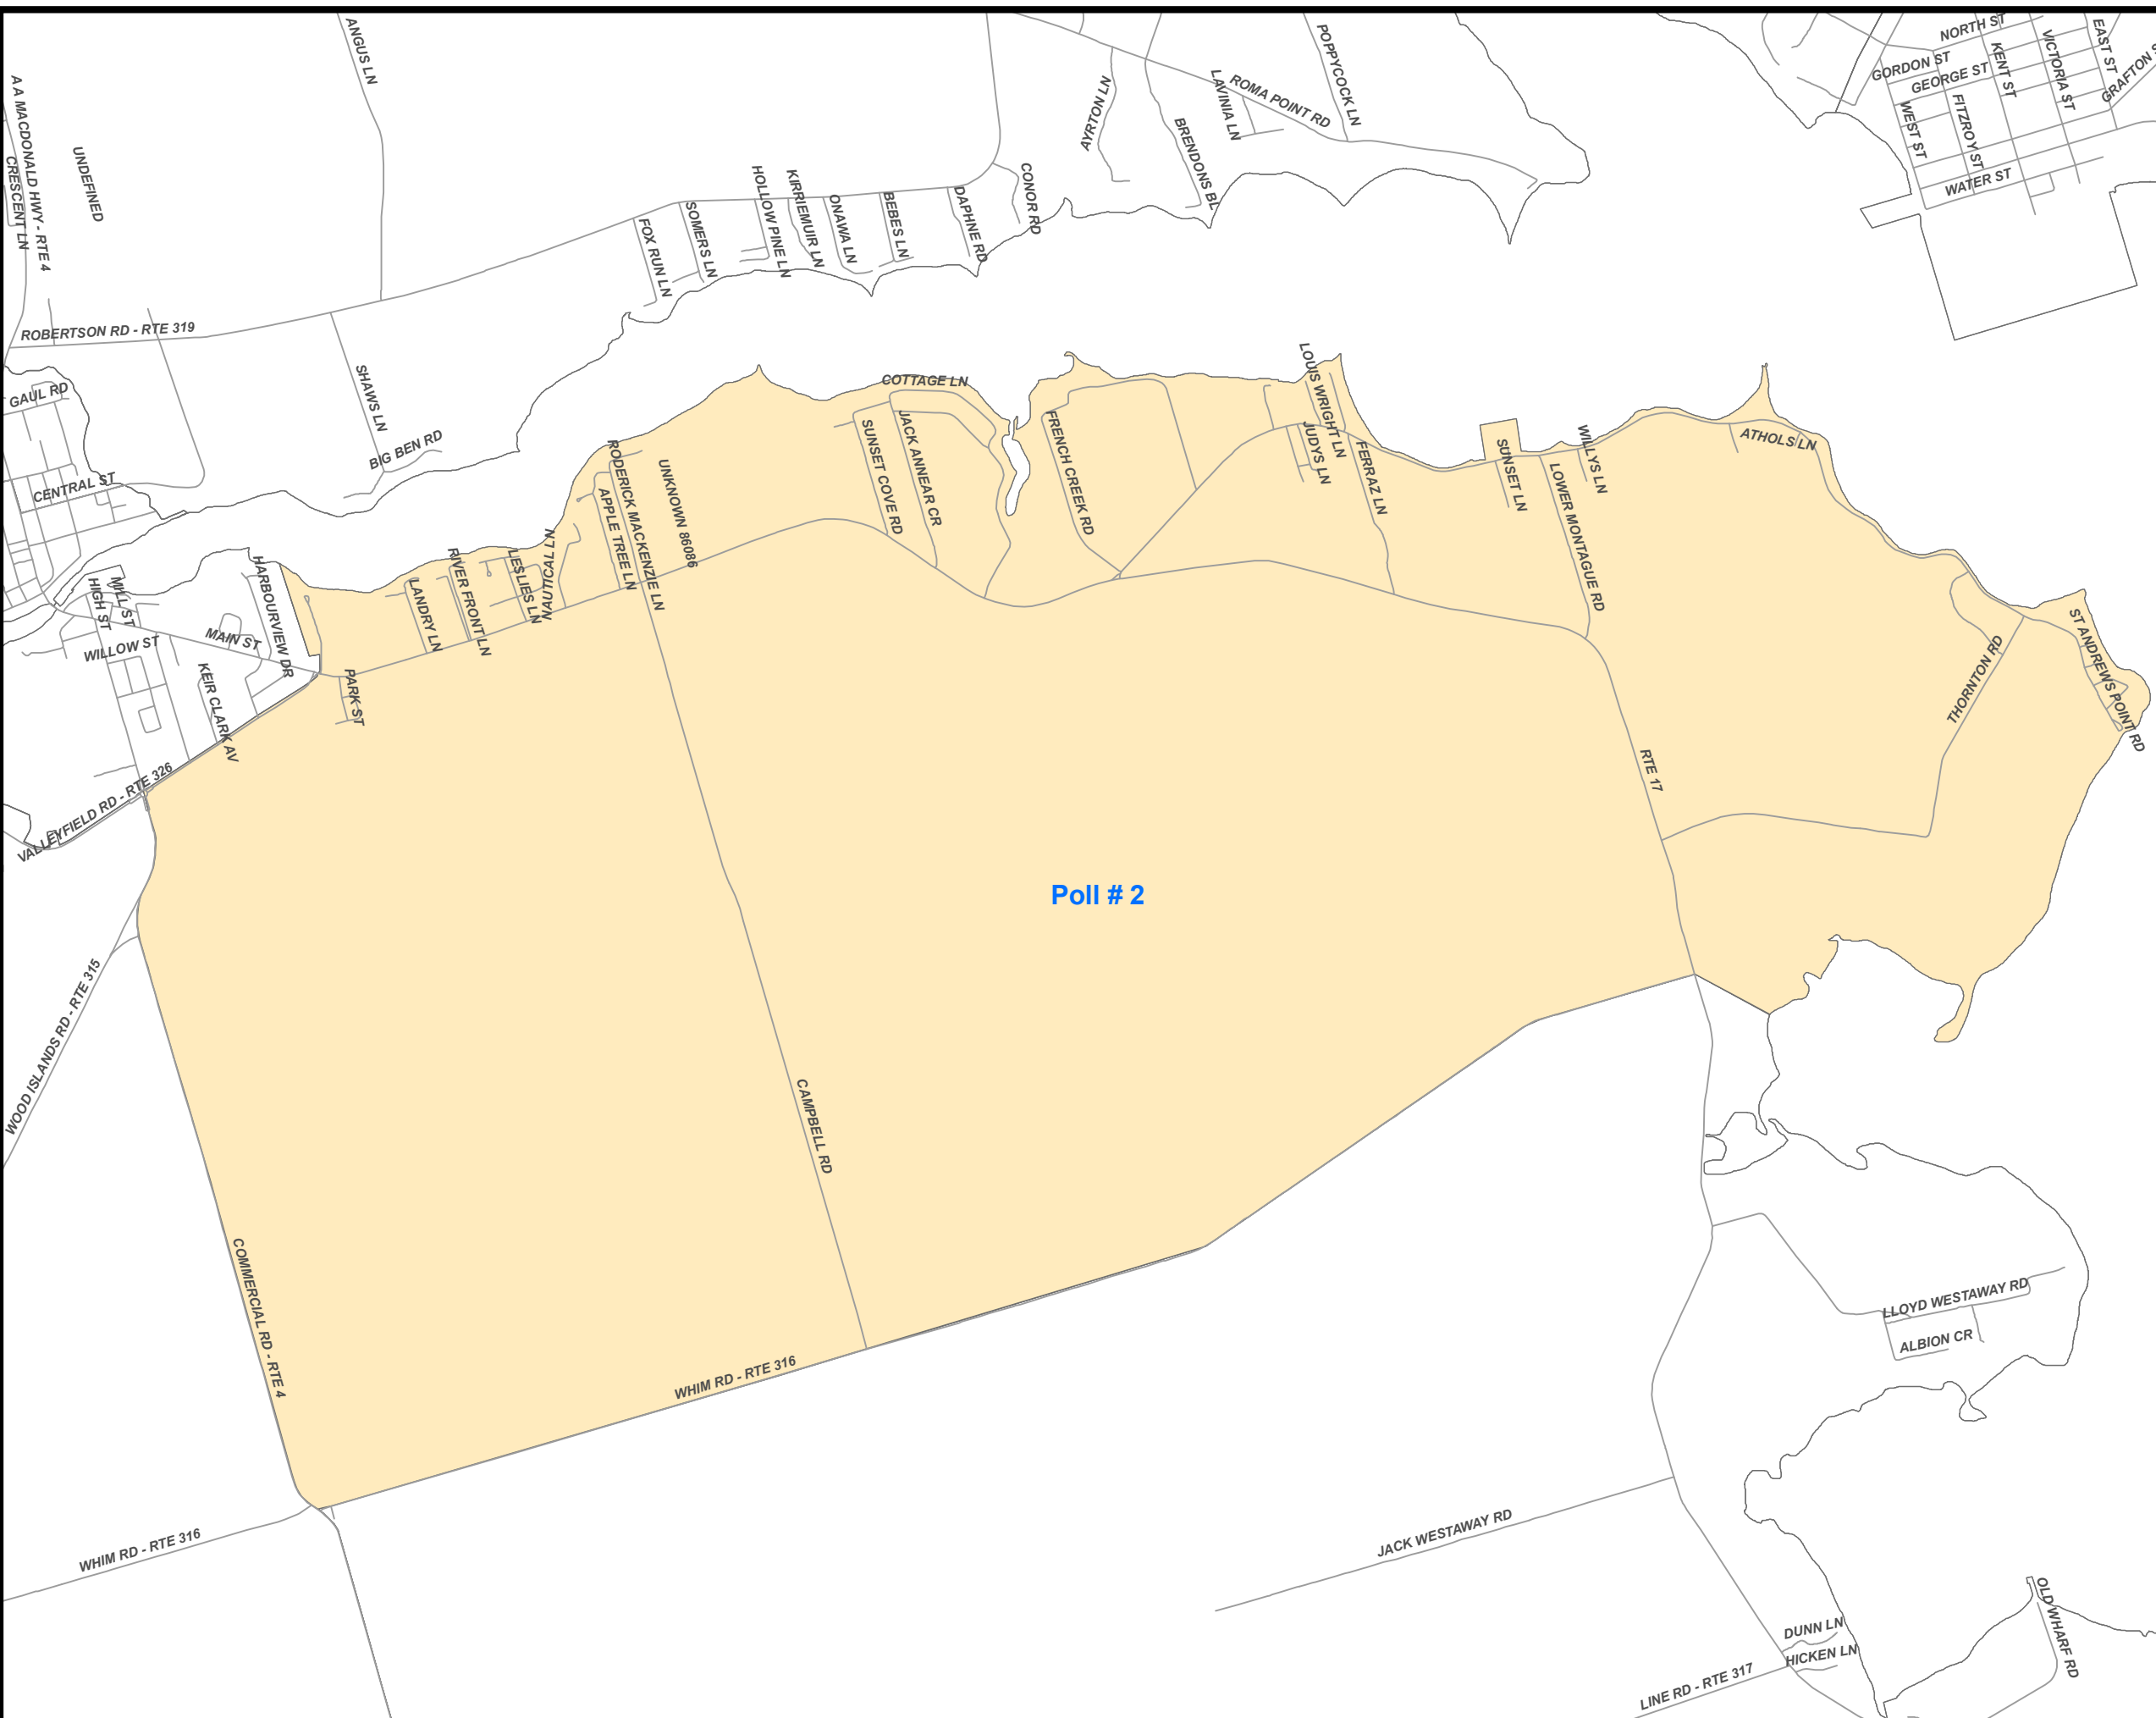

176 Great George Street, Suite 160  
Charlottetown, PE C1A 4K9  
1-888-234-8683

Three Rivers  
Municipal Ward # 1  
Gaspereaux

Polling Division

No. 2

Lower Montague

Note:  
The maps are designed as a general index of the electoral district divisions and are not intended to be used for measurements or for legal purposes.